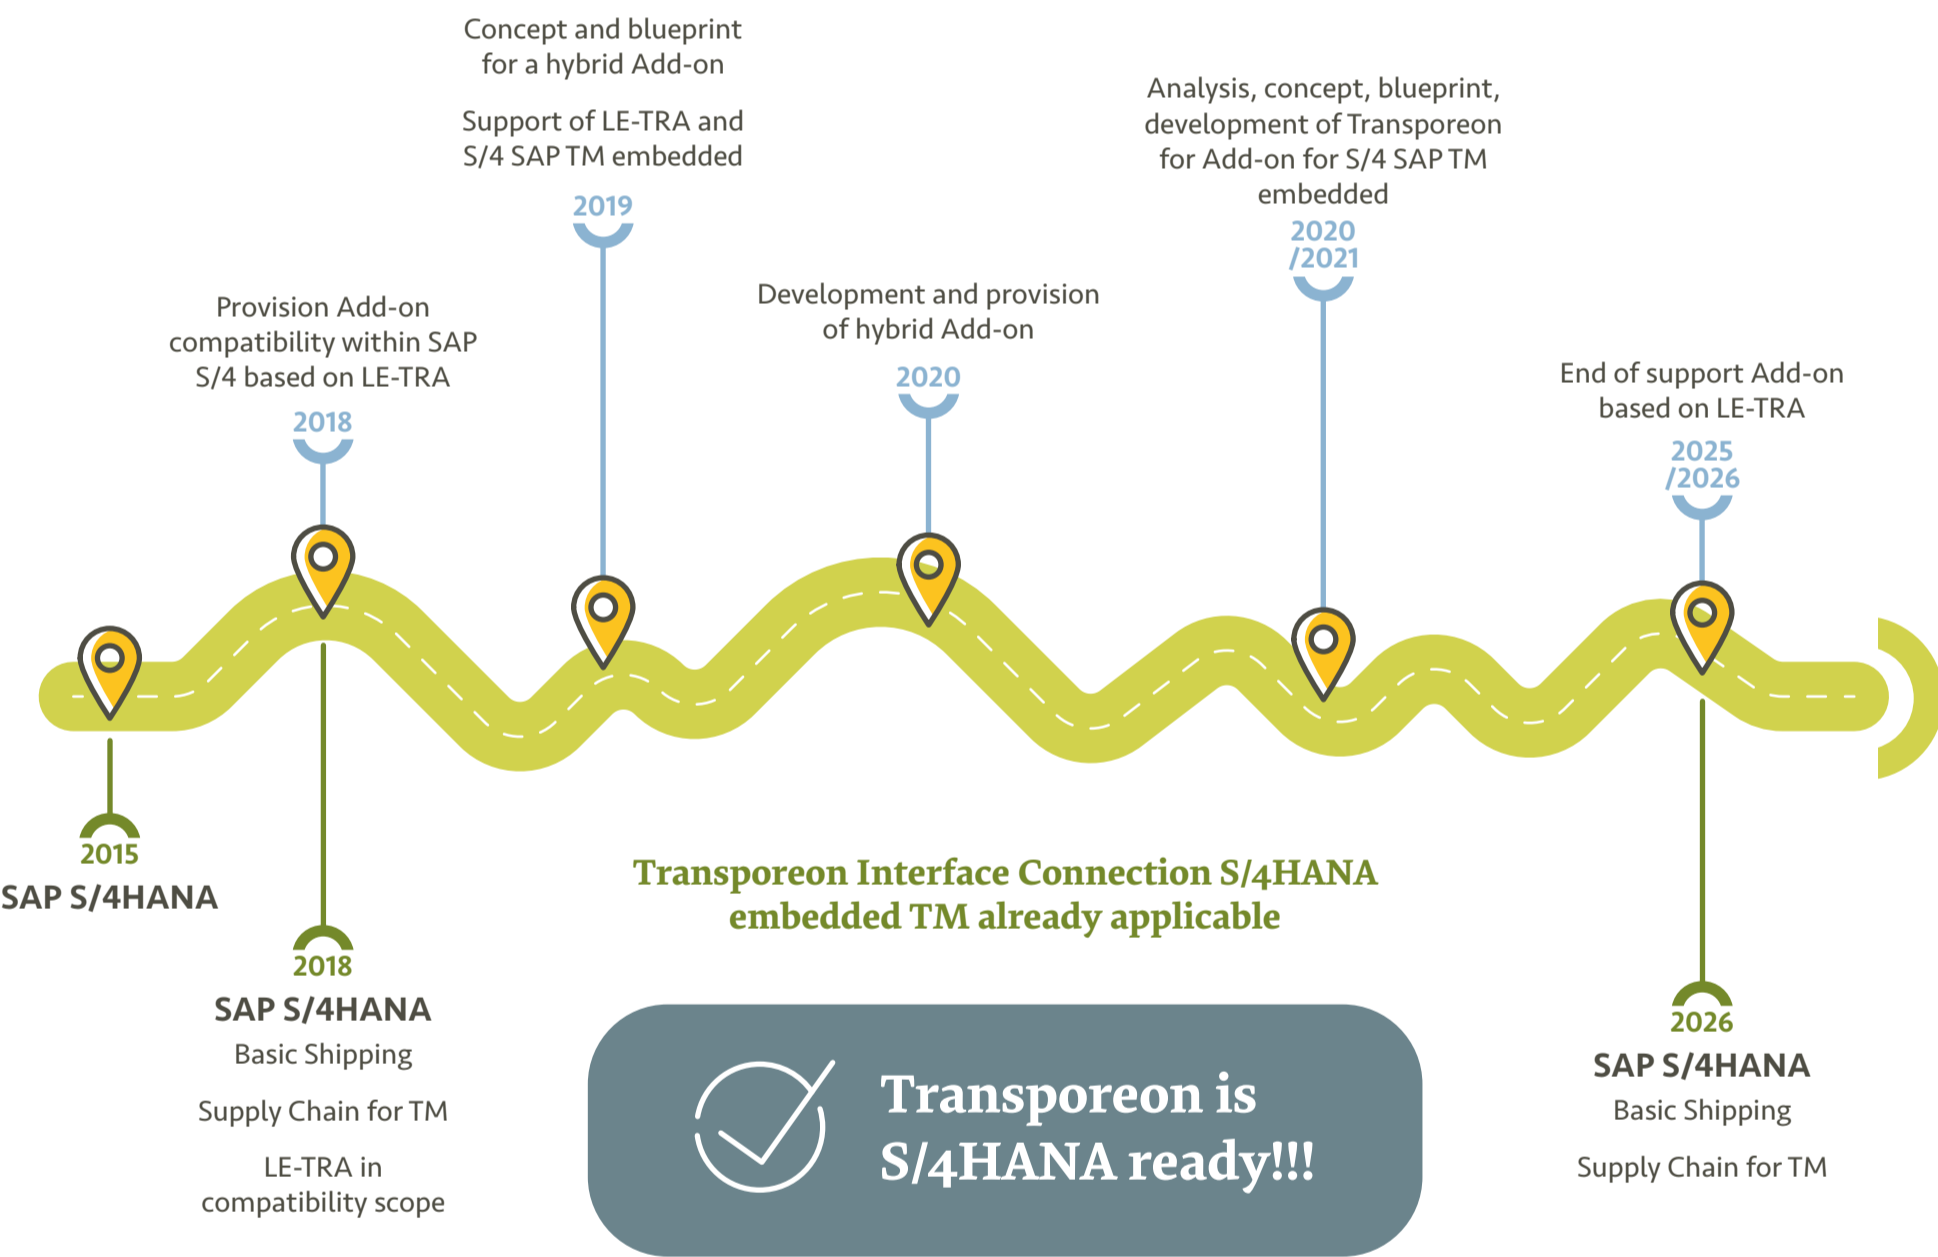

Connect the leading logistics network to your SAP S/4HANA

2 Technical Solutions

Roadmap

SAP Interface

BENEFITS

- Easily connect to carriers
- Implement cross-company processes
- Efficient project management
- Manage freight sourcing in SAP with Ticontract
- Manage transports in SAP with Transport Assignment
- Manage time slot bookings in SAP with Time Slot Management
- All Transporeon modules can be connected

Transporeon Add-on for SAP

BENEFITS

- Seamless integration with SAP system
- Low implementation and maintenance effort
- Simple roll out with complete onboarding of every carrier in your network
- No interface or middleware installation necessary
- Low investment cost
- High end-user acceptance due to familiarity with the SAP user interface